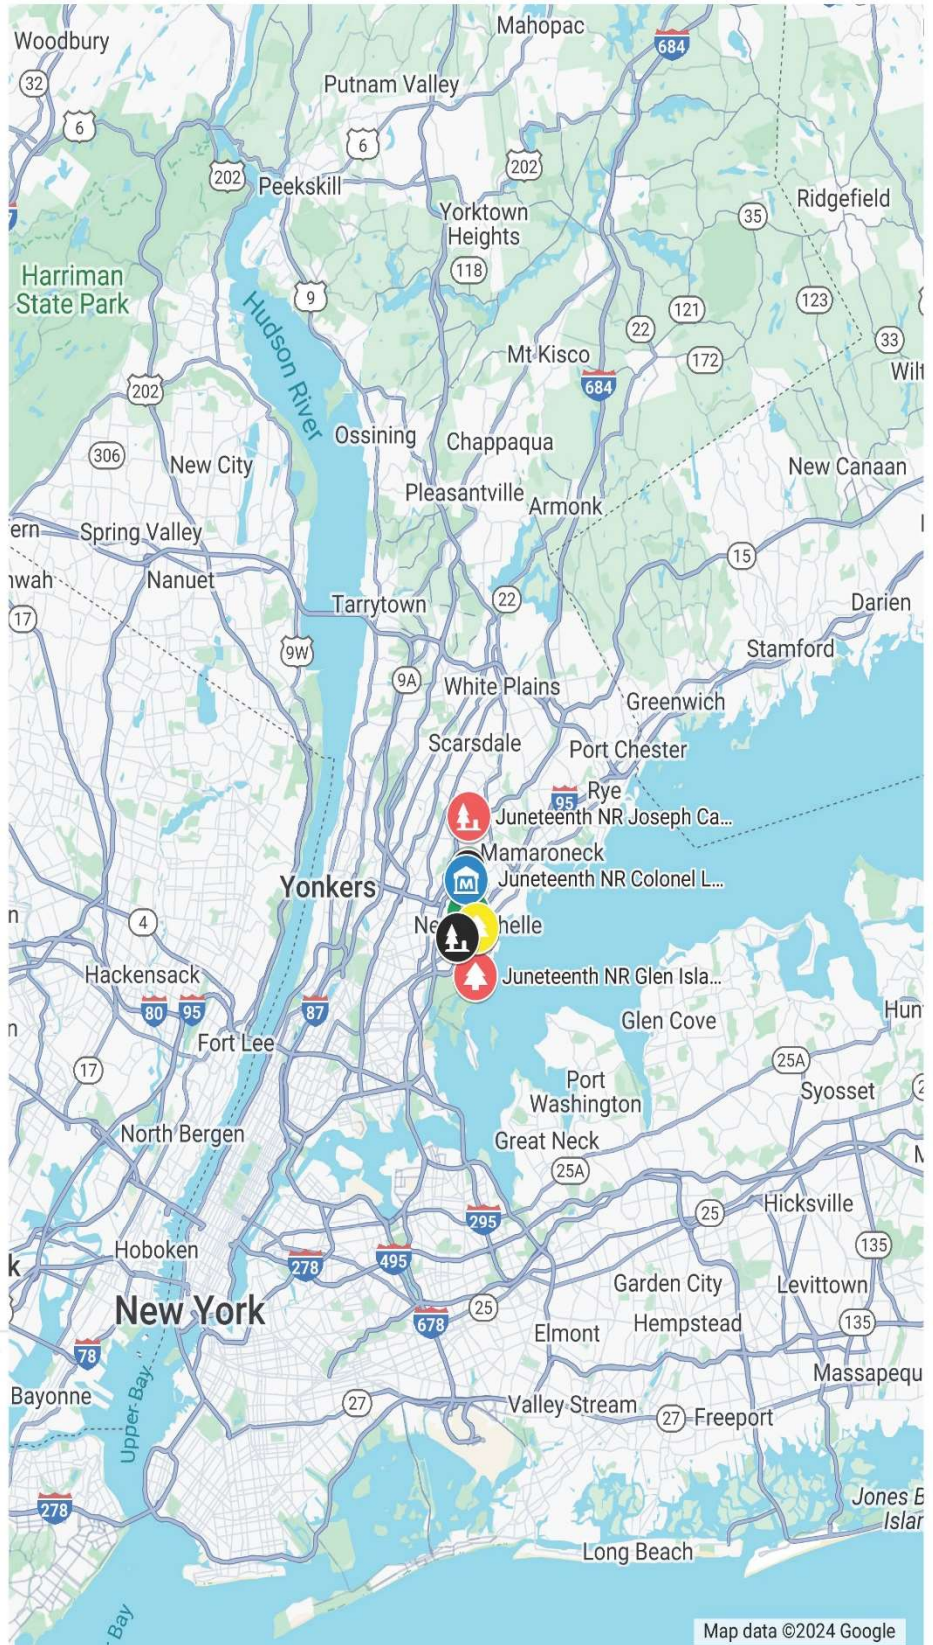

Juneteenth City Hunt

New Rochelle sites

Juneteenth NR Joseph
Carpenter Cemetery

Juneteenth NR Beechwoods
Cemetery

Juneteenth NR Ruby Dee Park

Juneteenth NR Ossie Davis
Theater

Juneteenth NR Thomas Paine
Cottage Museum

Juneteenth NR Glen Island
Park Juneteenth Celebration
2024

Juneteenth NR Colonel Lee
Archer Blvd.

Juneteenth NR Grow! Lincoln
Park Community Garden

Juneteenth NR Soldiers
Monument

Historical themed city hunt for families to explore New Rochelle, have fun and celebrate the African American story of New Rochelle.

Juneteenth NR Beechwoods Cemetery

What does the New Rochelle Men of the United States Colored Troops and this cemetery have in common.

Juneteenth NR Joseph Carpenter Cemetery

What does this overgrown area have to do with the Underground Railroad and the graves of former slaves and their descendants.

Who is Lt. Colonel Lee Archer and why is there a Blvd, named after him,

Juneteenth NR Thomas Paine Cottage Museum

Who was Thomas Paine and what was his view on slavery.

Juneteenth NR Soldiers Monument

This monument recognizes soldiers of the Civil War. How is the Civil War connected to June 19, 1865 and Juneteenth.